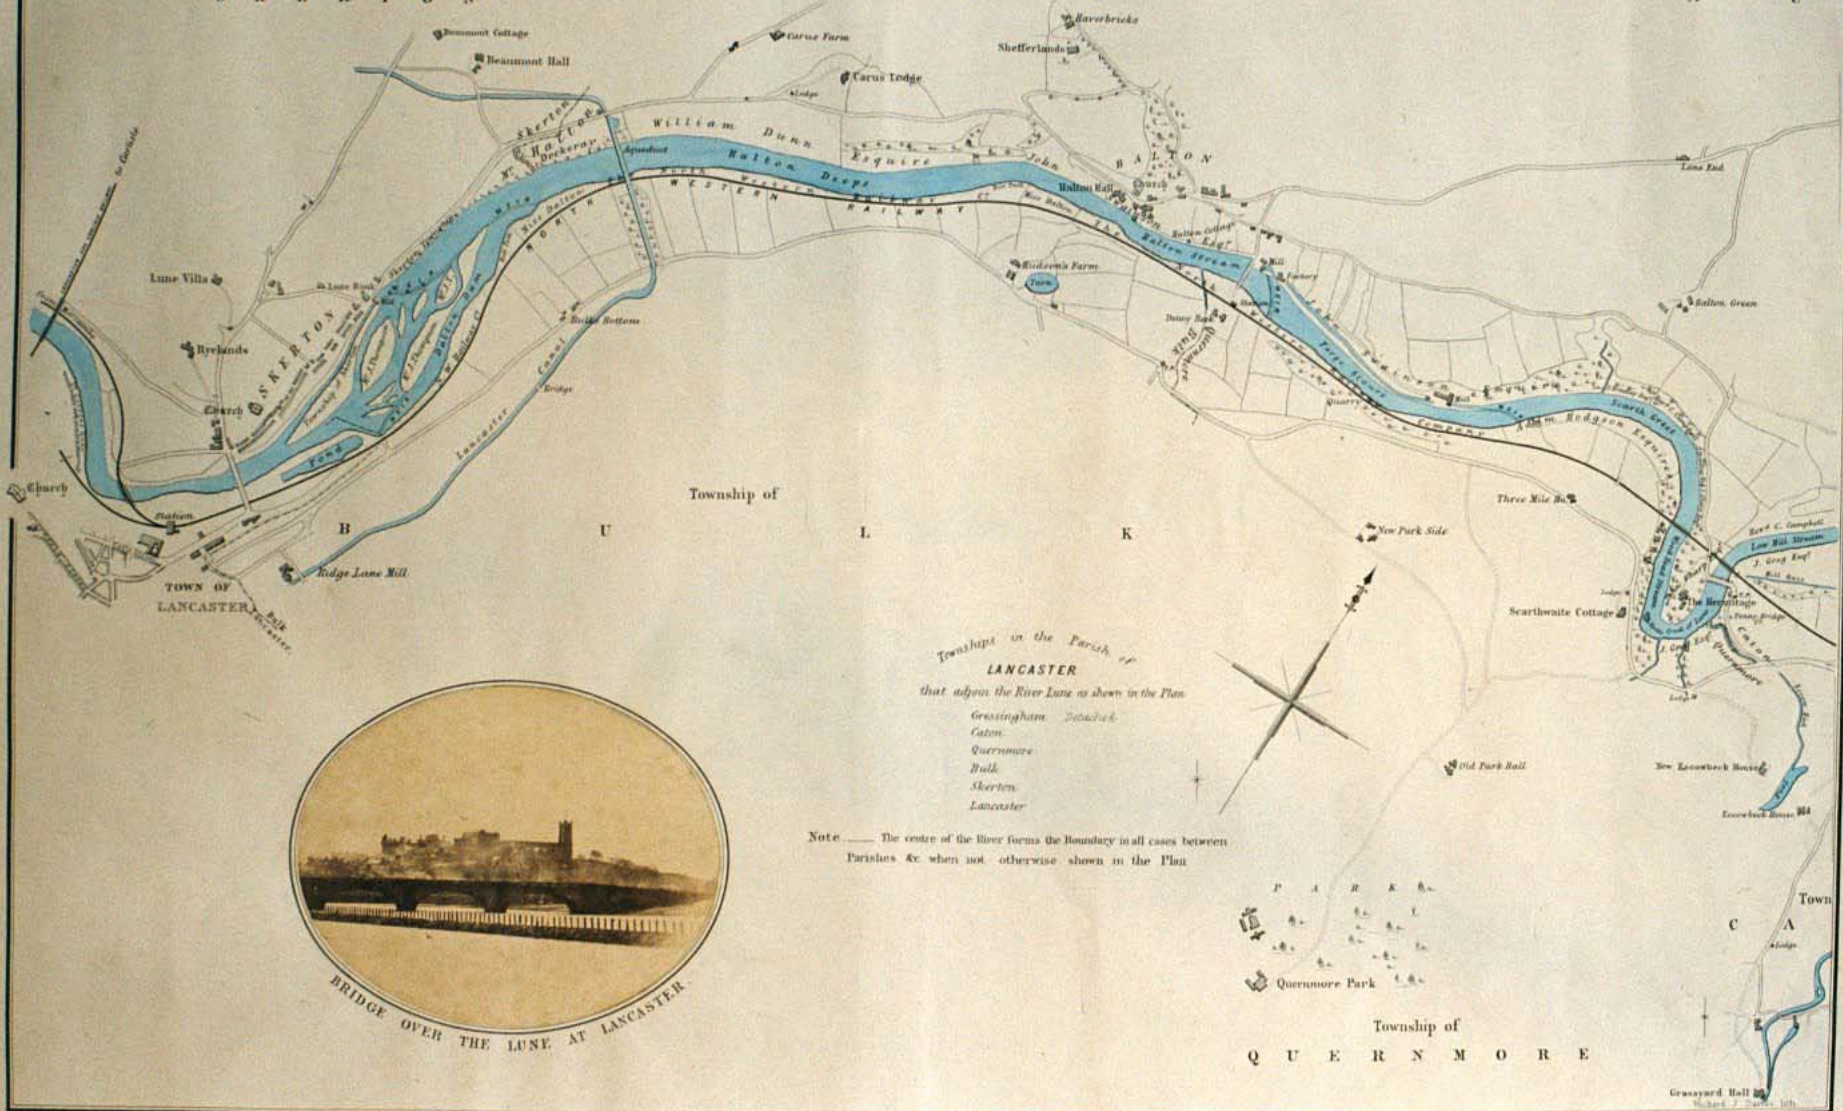

C O U N T Y O F L A N C A S T E R

Township of SKERTON H A L T O N Parish of A U

BRIDGE OVER THE LUNE AT LANCASTER.

Townships in the Parish of
LANCASTER
that adjoin the River Lune as shown in the Plan
Grassington
Caton
Quernmore
Bull
Skerton
Lancaster

Note — The centre of the River forms the Boundary in all cases between Parishes &c when not otherwise shown in the Plan

Township of
Q U E R N M O R E

Grassyard Hall
Richard J. Parker del.